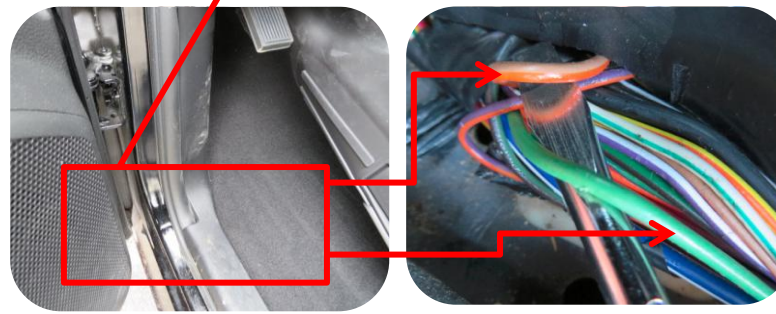

65DR 8DR

CHMSL (White/Tan shown)

Keyless Wire Location

Lock (Brown/Orange or Tan/Green shown)

Unlock (Lime Green shown)

CHMSL / Third Brake Light Wiring

Years

2004 - 2008

Wire Color(s)

White / Tan

Location

Driver side near the spare tire

Installer's Notes:

All wires should be tested prior to final hook up.

Keyless Entry Wiring

Years

2004 - 2008

Lock Wire Color(s)

Brown / Orange or
Tan / Green

Unlock Wire Color(s)

Lime Green

Location

Driver side kick panel / kick plate

Installer's Notes: